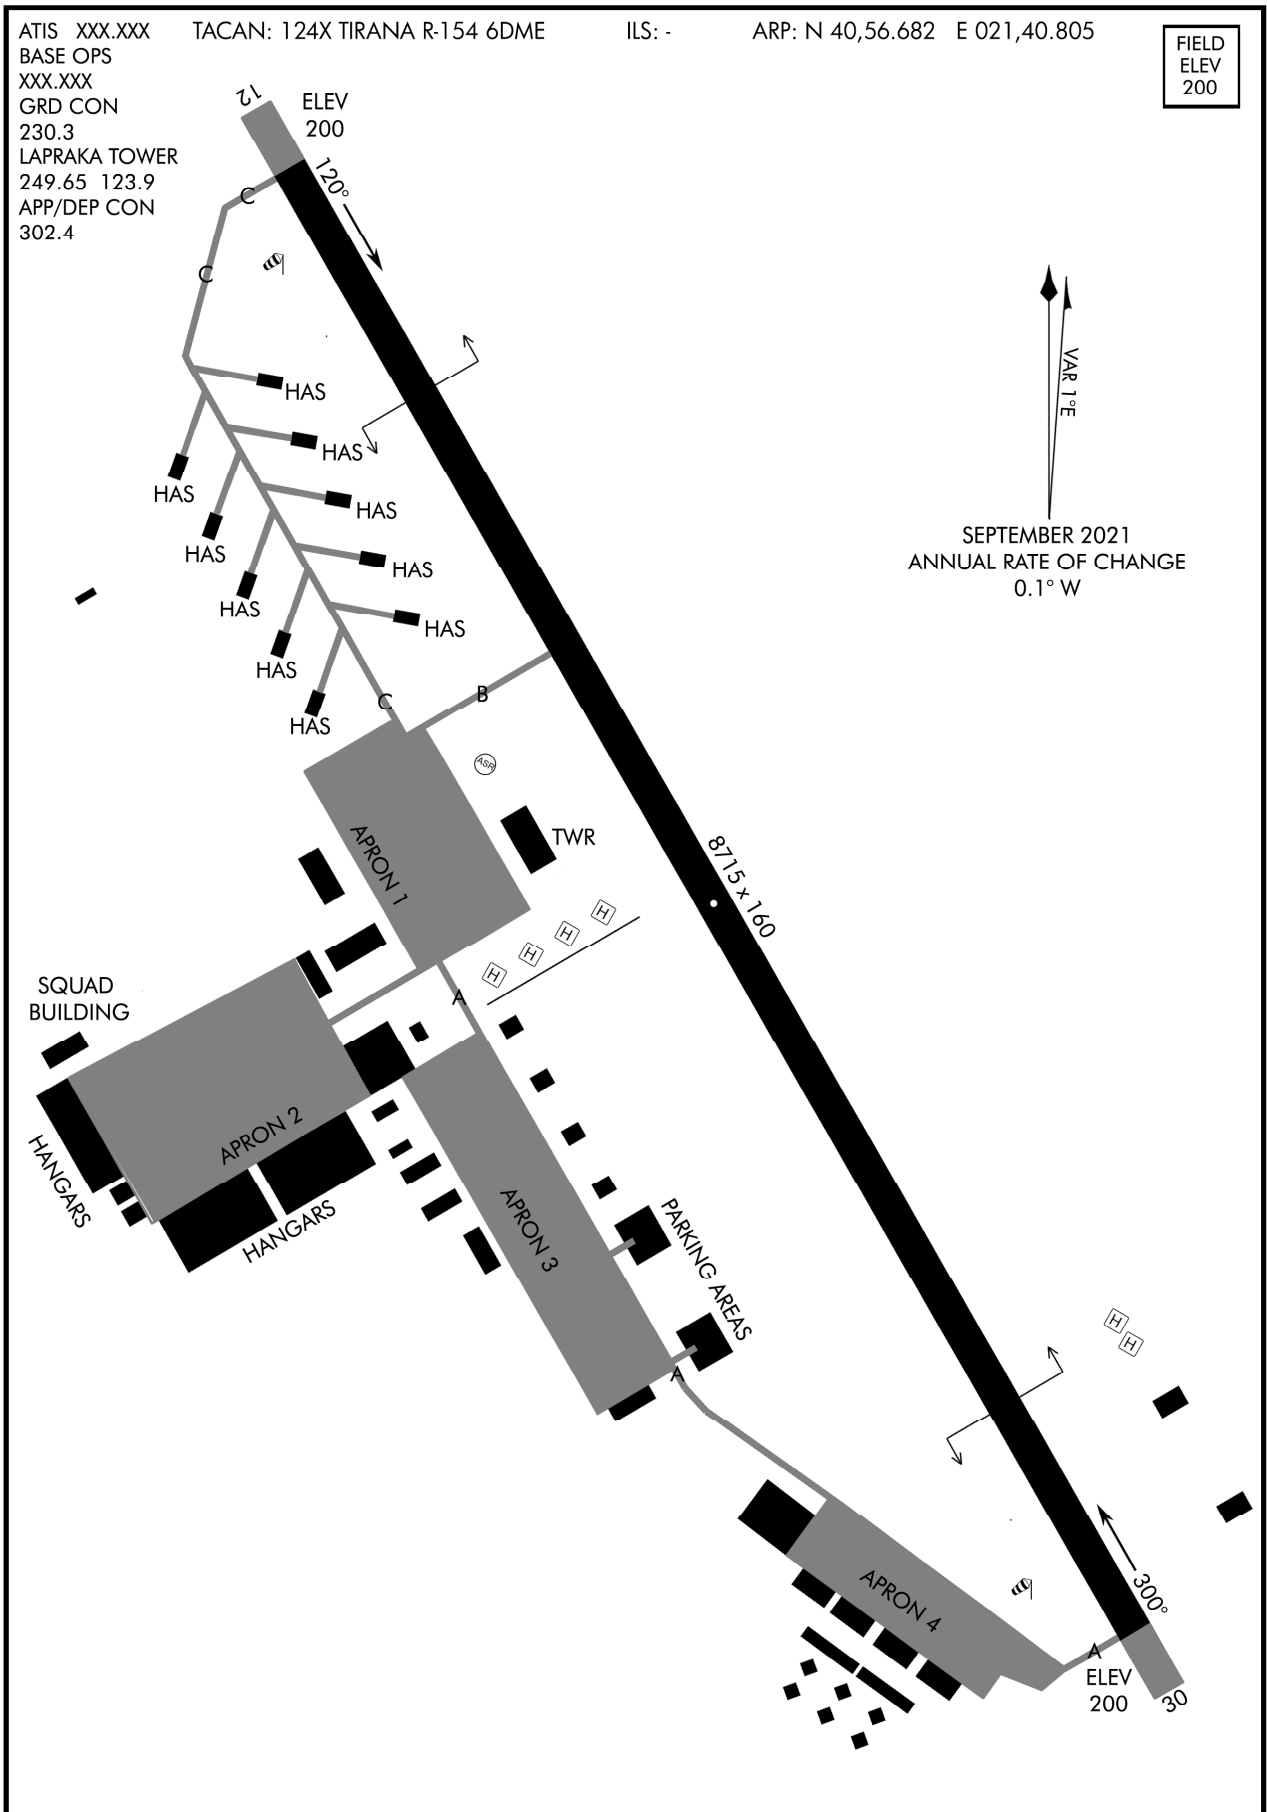

AIRPORT DIAGRAM

LAPRAKA (ZOOH)

TIRANA, ALBANIA

ATIS XXX.XXX
BASE OPS
XXX.XXX
GRD CON
230.3
LAPRAKA TOWER
249.65 123.9
APP/DEP CON
302.4

TACAN: 124X TIRANA R-154 6DME

ILS: -

ARP: N 40,56.682 E 021,40.805

FIELD ELEV 200

© BENCHMARK SIMS

AIRPORT DIAGRAM

NOT FOR REAL NAVIGATION - FALCON 4 BMS ONLY

Updated: 14JAN23

TIRANA, ALBANIA
LAPRAKA (ZOOH)