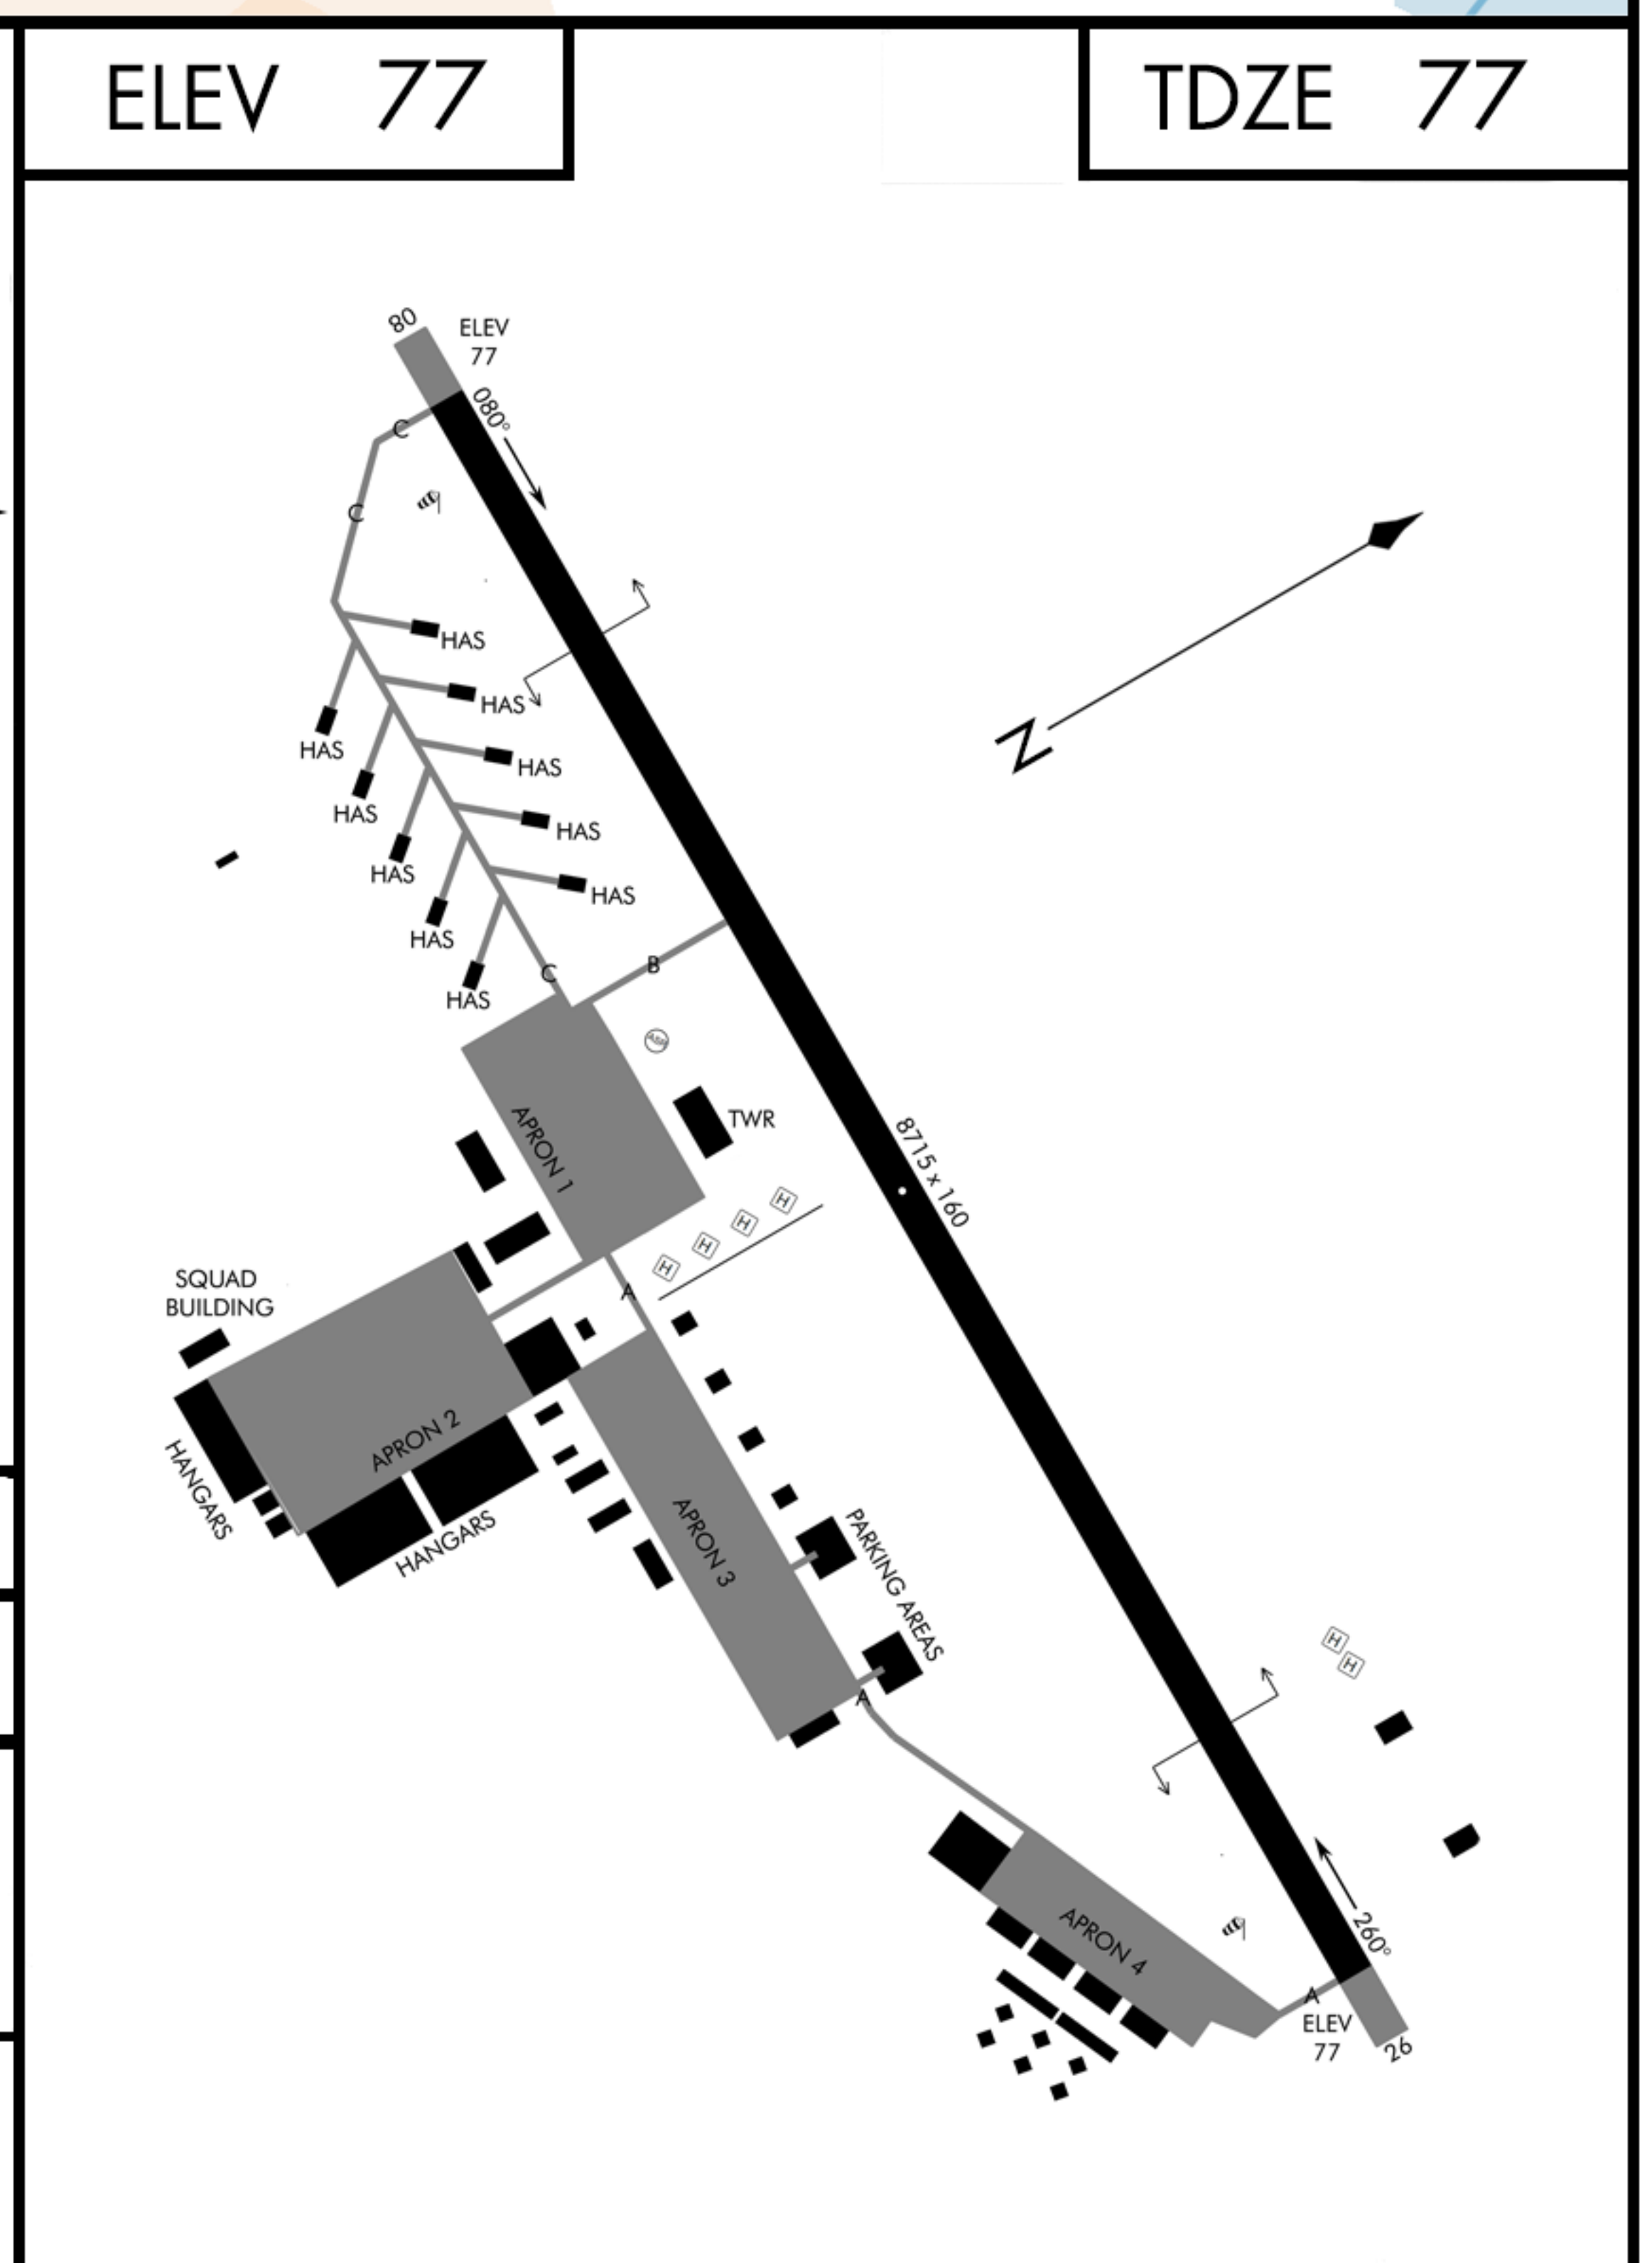

SOKCHO, SOUTH KOREA

TACAN RWY 08

SOKCHO (RKND)

VOR-DME SCH 111.0 Chan 59X	APCH CRS 080°	Rwy ldg 15,000	TDZE 77	Arpt Elev 77
----------------------------------	------------------	-------------------	------------	-----------------

	ALSIF-1	† MISSED APPROACH:

ATIS 123.15	APP/DEP 304.4	TOWER 236.6 122.2	GND 240.4	BASE OPS 240.5
----------------	------------------	----------------------	--------------	-------------------

TACAN APPROACH FOR RWY08 PROHIBITED DUE TO MOA-31 RESTRICTIONS.

IF RWY26 IS NOT AVAILABLE, MAKE USE OF AN ALTERNATE AIRBASE.

ELEV 77		TDZE 77	

CATEGORY	C	D	E
CIRCLING **			

SOKCHO, SOUTH KOREA

38°06.185'N - 130°07.622'E

SOKCHO (RKND)

TACAN RWY 08

NOT FOR REAL NAVIGATION - FALCON 4 BMS ONLY