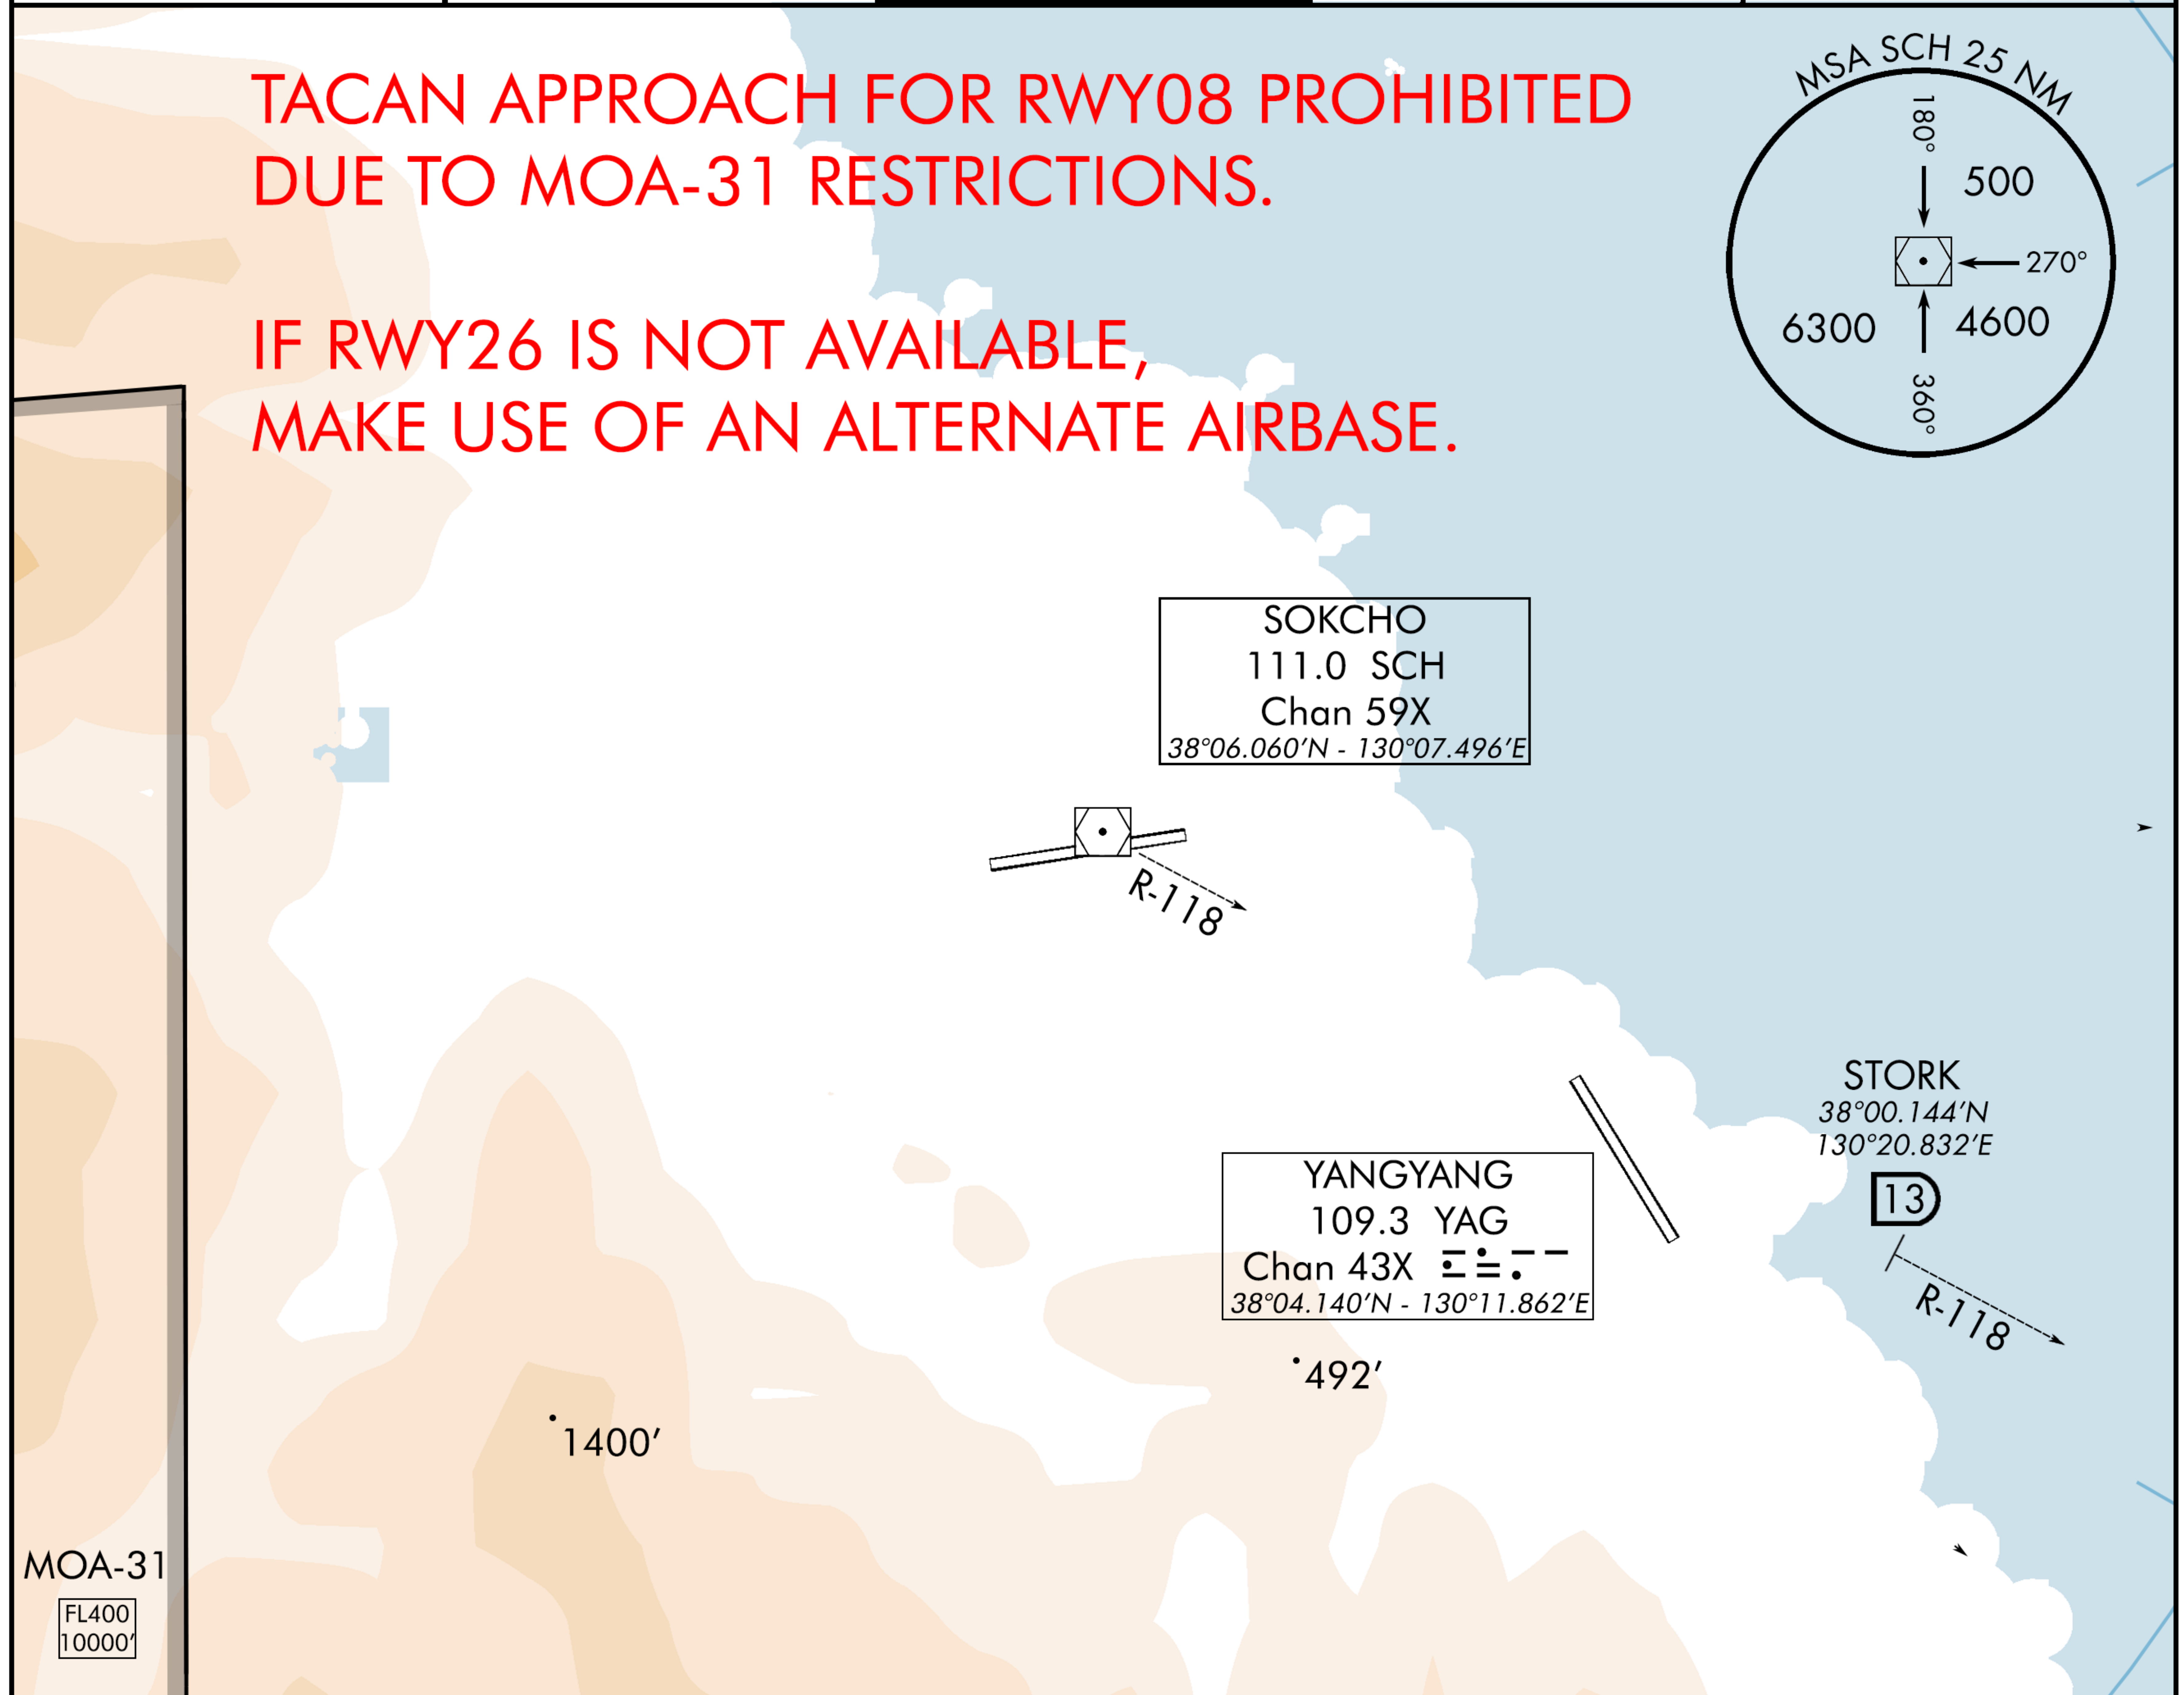

SOKCHO, SOUTH KOREA

TACAN RWY 08

SOKCHO (RKND)

VOR-DME SCH 111.0 Chan 59X	APCH CRS 080°	Rwy ldg 15,000	TDZE 77	Arpt Elev 77
----------------------------------	------------------	-------------------	------------	-----------------

	ALSIF-1	† MISSED APPROACH:

ATIS 123.15	APP/DEP 304.4	TOWER 236.6 122.2	GND 240.4	BASE OPS 240.5
----------------	------------------	----------------------	--------------	-------------------

TACAN APPROACH FOR RWY08 PROHIBITED DUE TO MOA-31 RESTRICTIONS.

IF RWY26 IS NOT AVAILABLE, MAKE USE OF AN ALTERNATE AIRBASE.

ELEV 77		TDZE 77	

CATEGORY	C	D	E
CIRCLING **			

SOKCHO, SOUTH KOREA

38°06.185'N - 130°07.622'E

SOKCHO (RKND)

TACAN RWY 08

NOT FOR REAL NAVIGATION - FALCON 4 BMS ONLY