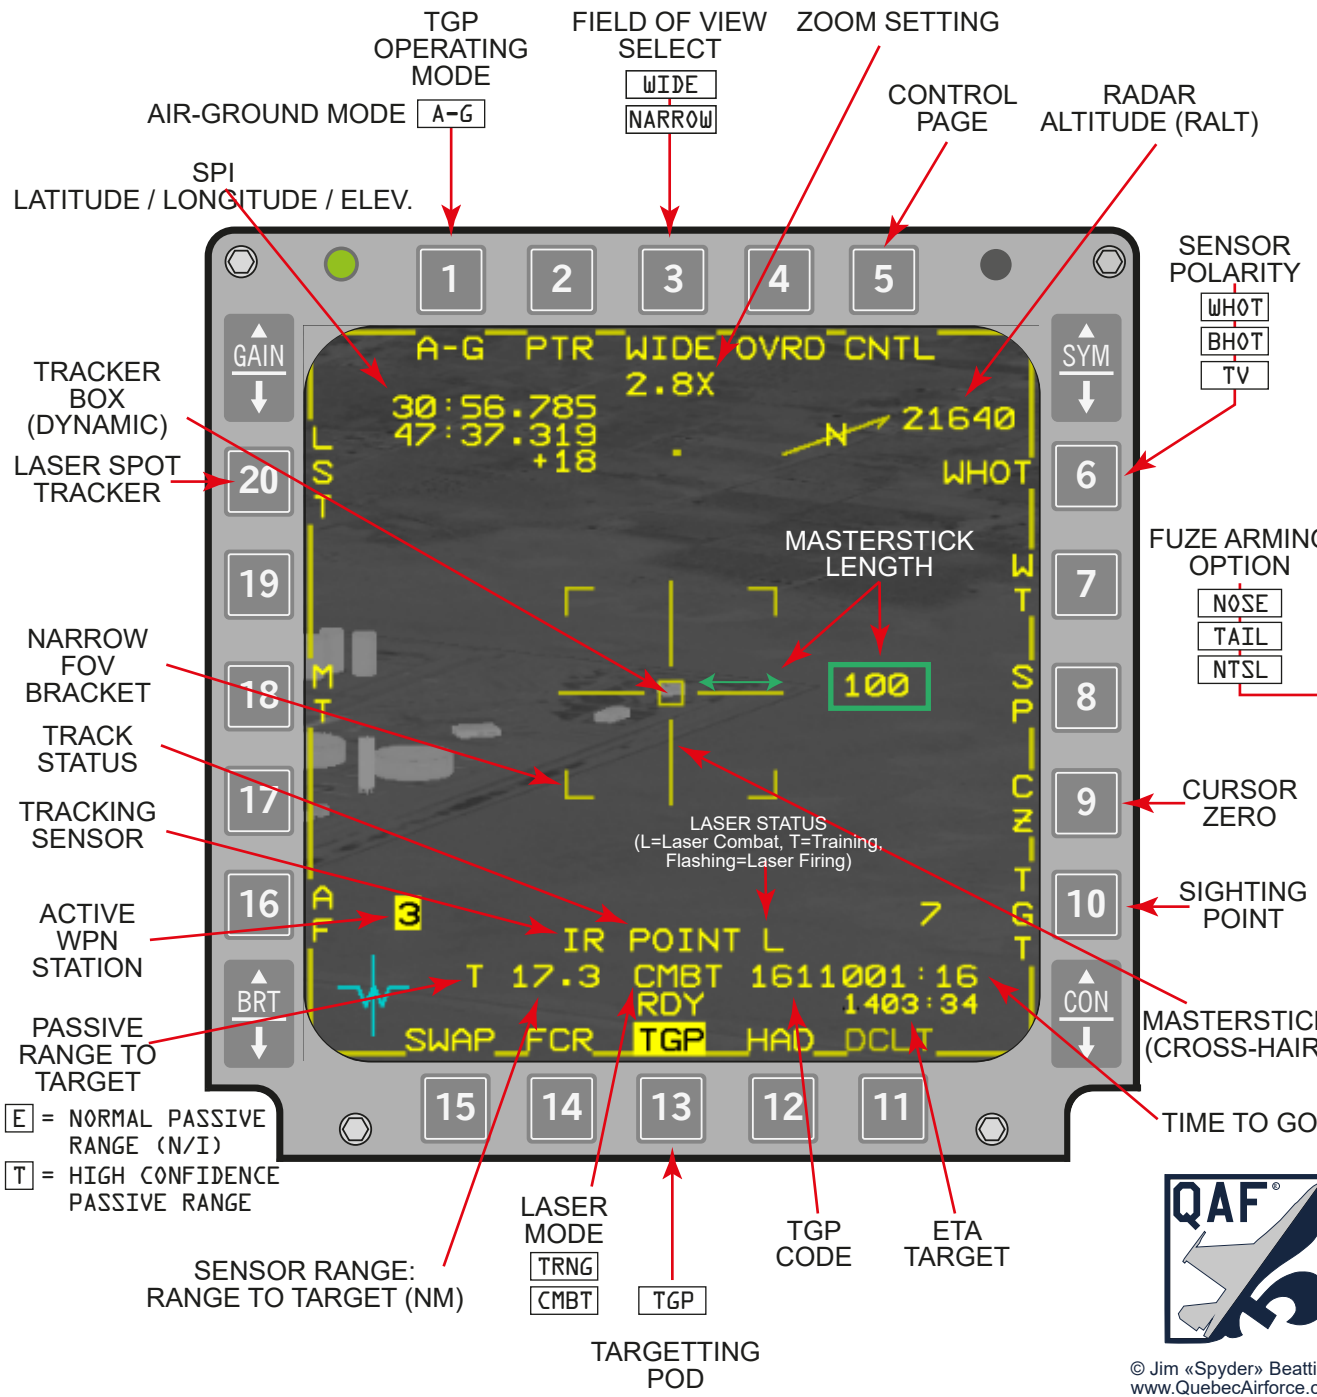

LASER GUIDED BOMB AND BUDDY LASING (Ex: GBU-27)

TGP (POINT TRACK DISPLAY)

SMS