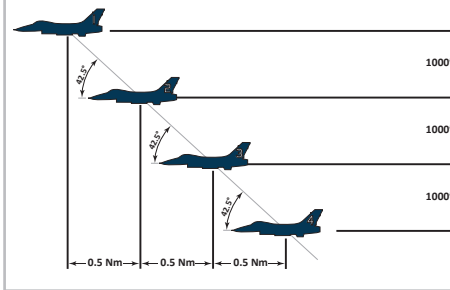

4-SHIP FORMATIONS

ARROWHEAD

BOX

DIAMOND

ECHELON LEFT

WEDGE

FINGER FOUR

LADDER

LINE ABREAST

TRAIL

STACK

RES CELL

VIC

SPREAD