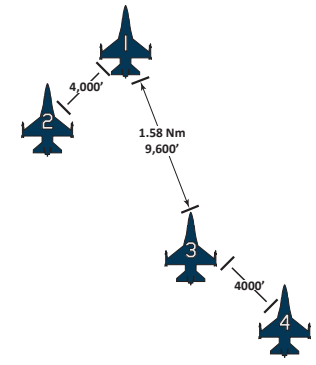

4-SHIP FORMATIONS

ARROWHEAD

BOX

DIAMOND

ECHELON LEFT

WEDGE

FINGER FOUR

LADDER

LINE ABREAST

TRAIL

STACK

RES CELL

VIC

SPREAD