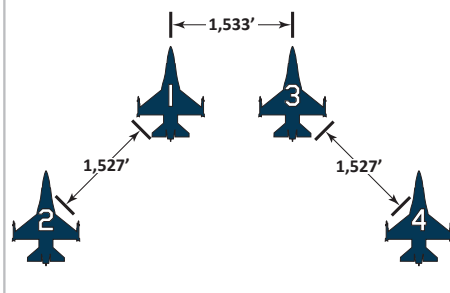

4-SHIP FORMATIONS

ARROWHEAD

BOX

DIAMOND

ECHELON LEFT

WEDGE

FINGER FOUR

LADDER

LINE ABREAST

TRAIL

STACK

RES CELL

VIC

SPREAD