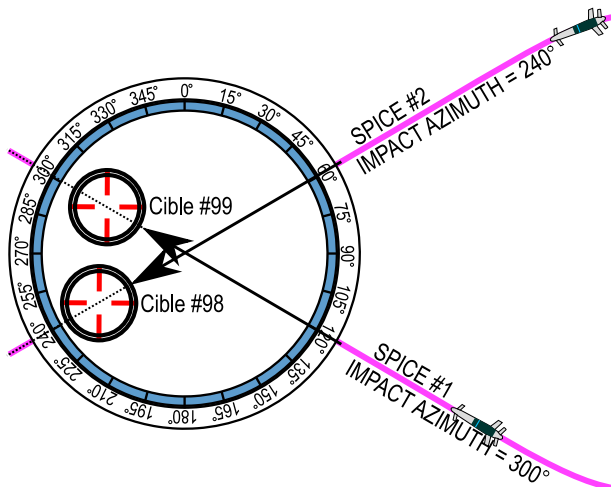

SPICE BOMB / IMPACT AZIMUTH

Impact Azimuth: 240°
Target ID # 98
Emport # 7

F-16 Heading: 270°

Impact Azimuth: 300°
Target ID # 99
Emport # 3

Légende:
Cible programmée GPS: 
Trajectoire Spice: 
Impact Azimuth: