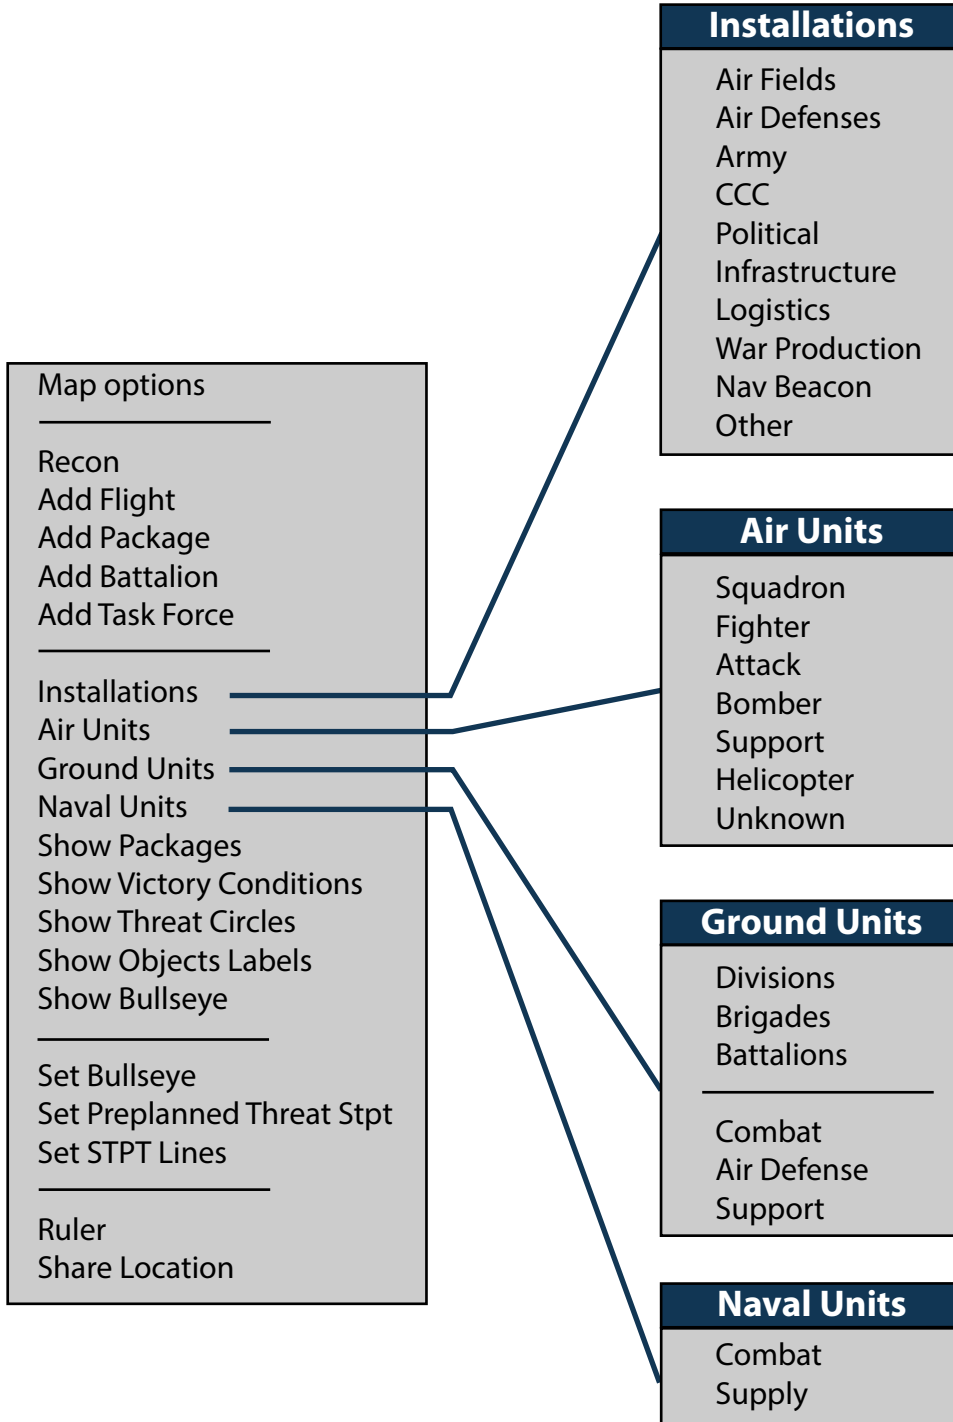

# Falcon BMS

## Symbology / Pictogrammes

# Installations - Falcon 4 map icons

Installations				
Vectoriel			F4 BMP	
				Depot
				Nuclear
				Factory, Power Plant
				TACAN
				Airbase Dbl Runways
				Airbase Sgl Runway
				Airstrip
				City
				Town
				village
				Border / Scenery
				Early Warning Radar
				Army Base
				Communication Center
				Bridge horizontal
				Bridge vertical
				HART site
				SAM Site
				Naval port
				Border / Pass
				Wind Farm Power Plant
				Range
				Pre-Plan Waypoint (PPT)